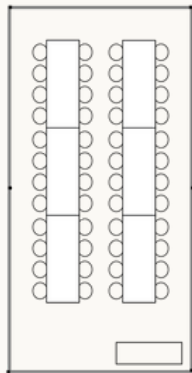

Truly Yours marquees are designed to be the perfect foundation for any event. Add your personalised touch, style and flair no matter the event occasion or size.

These marquees are completely customisable to suit your event whether it be for 30 or 250 guests. We do also have options for solid roofs and shade covers for all of our marquees.

Please see further example floorplans below alongside with how many guests are seated.

10x5m

48 pax