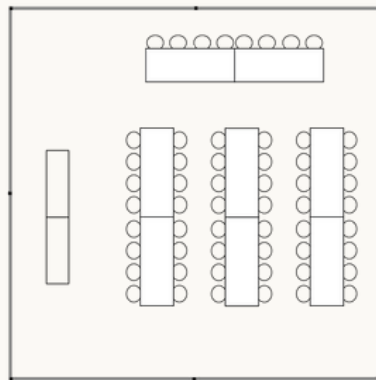

10x20m Seated Reception

This example shows 130 pax with indoor/outdoor flow. Depending on your desired floorplan, this size can fit up to 250 pax for a cocktail setting

Truly Yours [hired items](#)

Bamboo Tables, French Bistro Chairs, Market Umbrella, Panel Half Oval Bar, Wood Panel Bar, Round Bar Leaner, Wire Stool, Modular Backed Couch, Modular Day Bed, Ottoman Small and Large, Drinks Tubs, Signage Stand Curved - Small and Large, Dance Floor, Festoon Lights, Festoon Pole

This example shows 120 Pax. Depending on your desired floorplan, this size can fit up to 130 pax for a sit down setting

Truly Yours [hired items](#)

Bamboo Tables, Ghost Chairs, Panel Wall, Wire Stool, Round Bar Leaner, Round Bar Leaner, Wood Panel Bar, Drinks Tub, Terrazzo Plinth, Dance Floor, Festoon Lights, Festoon Poles

Please see further example floorplans below alongside with how many guests are seated.

10x5m

48 pax

10x10m

56 pax

10x15m

80 pax

10x20m