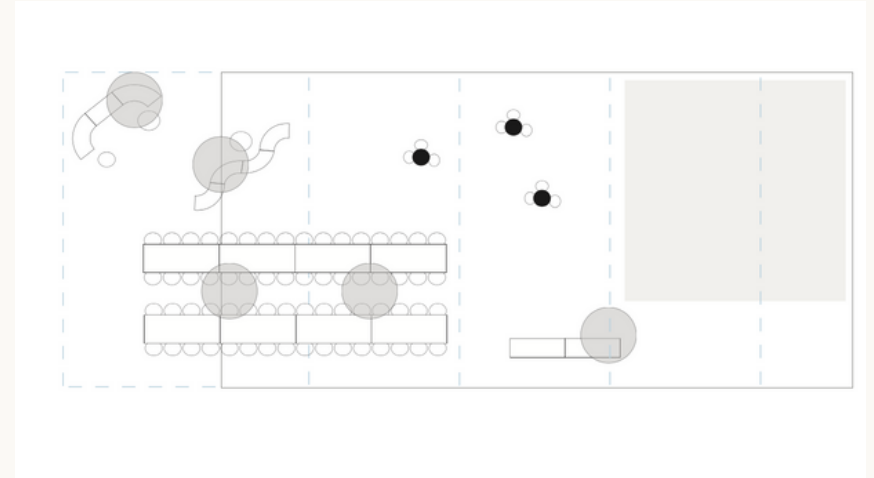

A customised floorplan also ensures your space is not only beautiful but functional and covers all weather options (so you don't have to stress about the weather forecast)

This example shows 112 pax. Depending on your desired floorplan, style of event and what you'd love to host inside the 10x25m marquee this size can fit up to 200 pax for a sit down setting

This example shows an event that hosted 200 pax.
Depending on your desired floorplan, this size can fit up to 350 pax for a cocktail setting

Truly Yours hired items

White Tables, Ghost Chairs, Desert Cart, Oval Bar, Market Umbrella, Hourglass Bar Leaner, Square Bar Leaner, Wire Stool, Dance Floor, Festoon Lights, Festoon Poles

This example shows 88 pax (with the dance floor outside). Depending on your desired floorplan, this size can fit up to 165 pax for a sit down setting

Truly Yours [hired items](#)

White Tables, Ghost Chairs, Panel Wall, Market Umbrella, Dance Floor, Festoon Lights, Festoon Poles

10x20m Seated Reception

This example shows 130 pax with indoor/outdoor flow. Depending on your desired floorplan, this size can fit up to 250 pax for a cocktail setting

Truly Yours [hired items](#)

Bamboo Tables, French Bistro Chairs, Market Umbrella, Panel Half Oval Bar, Wood Panel Bar, Round Bar Leaner, Wire Stool, Modular Backed Couch, Modular Day Bed, Ottoman Small and Large, Drinks Tubs, Signage Stand Curved - Small and Large, Dance Floor, Festoon Lights, Festoon Pole