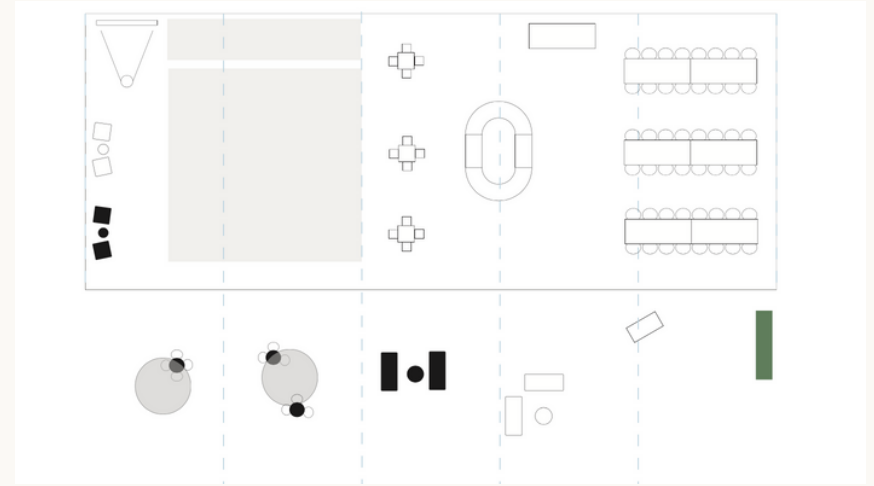

This example shows an event that hosted 200 pax.
Depending on your desired floorplan, this size can fit up to 350 pax for a cocktail setting

Truly Yours hired items

White Tables, Ghost Chairs, Desert Cart, Oval Bar, Market Umbrella, Hourglass Bar Leaner, Square Bar Leaner, Wire Stool, Dance Floor, Festoon Lights, Festoon Poles