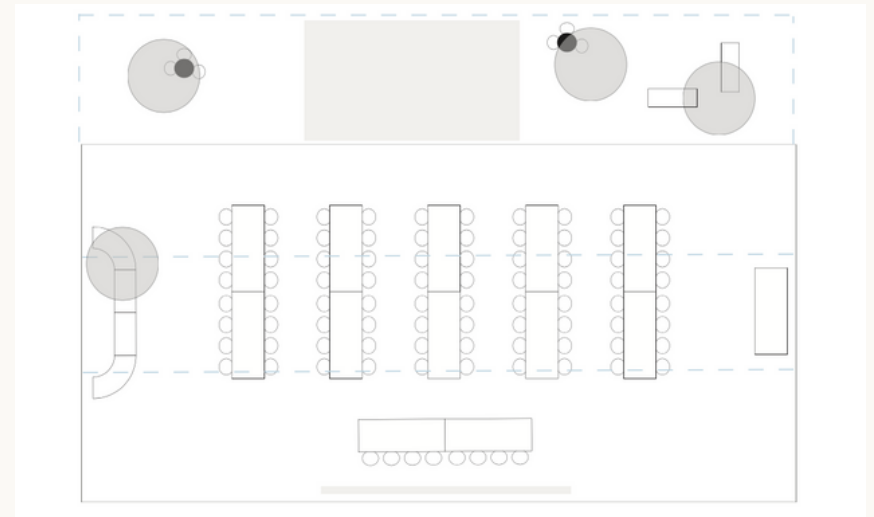

A customised floorplan also ensures your space is not only beautiful but functional and covers all weather options (so you don't have to stress about the weather forecast)

This example shows 112 pax. Depending on your desired floorplan, style of event and what you'd love to host inside the 10x25m marquee this size can fit up to 200 pax for a sit down setting

This example shows an event that hosted 200 pax.
Depending on your desired floorplan, this size can fit up to 350 pax for a cocktail setting

Truly Yours hired items

White Tables, Ghost Chairs, Desert Cart, Oval Bar, Market Umbrella, Hourglass Bar Leaner, Square Bar Leaner, Wire Stool, Dance Floor, Festoon Lights, Festoon Poles

10x20m Seated Reception

This example shows 130 pax with indoor/outdoor flow. Depending on your desired floorplan, this size can fit up to 250 pax for a cocktail setting

Truly Yours [hired items](#)

Bamboo Tables, French Bistro Chairs, Market Umbrella, Panel Half Oval Bar, Wood Panel Bar, Round Bar Leaner, Wire Stool, Modular Backed Couch, Modular Day Bed, Ottoman Small and Large, Drinks Tubs, Signage Stand Curved - Small and Large, Dance Floor, Festoon Lights, Festoon Pole