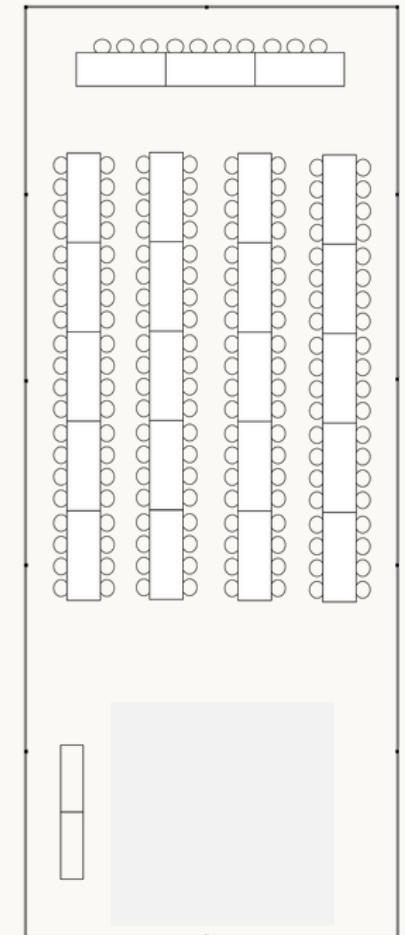

10x25m

170 pax