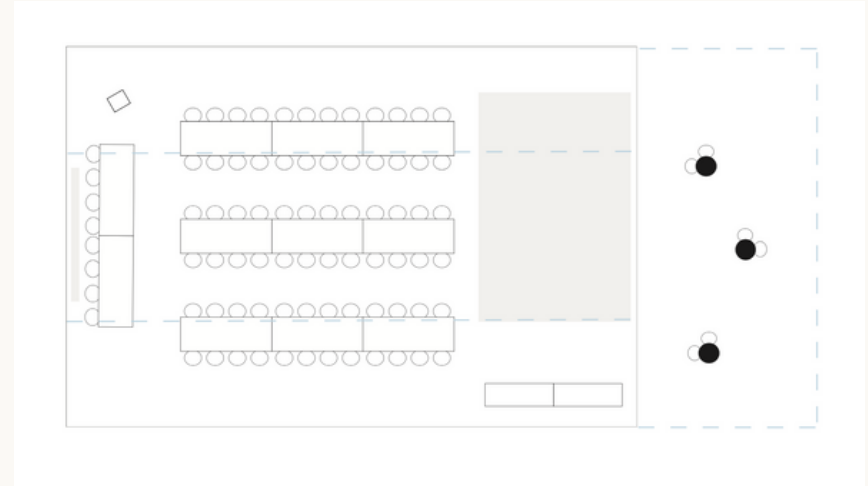

This example shows an event that hosted 200 pax.
Depending on your desired floorplan, this size can fit up to 350 pax for a cocktail setting

Truly Yours hired items

White Tables, Ghost Chairs, Desert Cart, Oval Bar, Market Umbrella, Hourglass Bar Leaner, Square Bar Leaner, Wire Stool, Dance Floor, Festoon Lights, Festoon Poles

This example shows 88 pax (with the dance floor outside). Depending on your desired floorplan, this size can fit up to 165 pax for a sit down setting

Truly Yours [hired items](#)

White Tables, Ghost Chairs, Panel Wall, Market Umbrella, Dance Floor, Festoon Lights, Festoon Poles

10x20m Seated Reception

This example shows 130 pax with indoor/outdoor flow. Depending on your desired floorplan, this size can fit up to 250 pax for a cocktail setting

Truly Yours [hired items](#)

Bamboo Tables, French Bistro Chairs, Market Umbrella, Panel Half Oval Bar, Wood Panel Bar, Round Bar Leaner, Wire Stool, Modular Backed Couch, Modular Day Bed, Ottoman Small and Large, Drinks Tubs, Signage Stand Curved - Small and Large, Dance Floor, Festoon Lights, Festoon Pole

This example shows 120 Pax. Depending on your desired floorplan, this size can fit up to 130 pax for a sit down setting

Truly Yours [hired items](#)

Bamboo Tables, Ghost Chairs, Panel Wall, Wire Stool, Round Bar Leaner, Round Bar Leaner, Wood Panel Bar, Drinks Tub, Terrazzo Plinth, Dance Floor, Festoon Lights, Festoon Poles