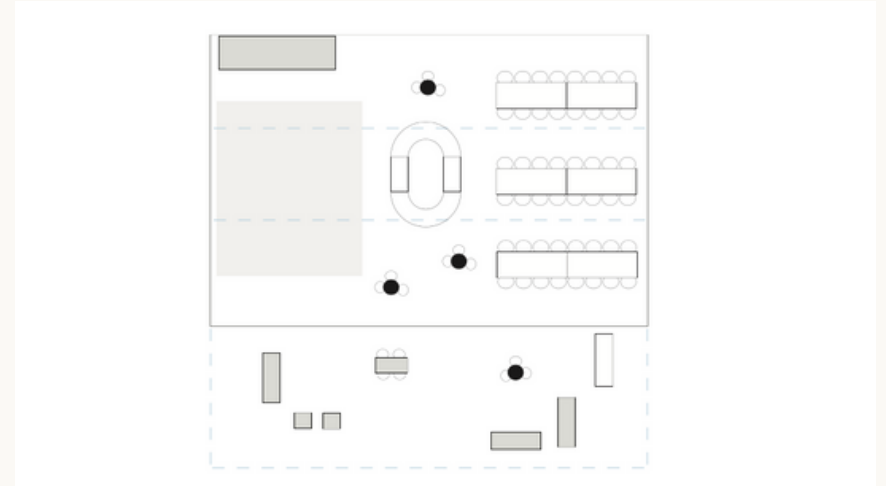

10x20m Seated Reception

This example shows 130 pax with indoor/outdoor flow. Depending on your desired floorplan, this size can fit up to 250 pax for a cocktail setting

Truly Yours [hired items](#)

Bamboo Tables, French Bistro Chairs, Market Umbrella, Panel Half Oval Bar, Wood Panel Bar, Round Bar Leaner, Wire Stool, Modular Backed Couch, Modular Day Bed, Ottoman Small and Large, Drinks Tubs, Signage Stand Curved - Small and Large, Dance Floor, Festoon Lights, Festoon Pole

This example shows 120 Pax. Depending on your desired floorplan, this size can fit up to 130 pax for a sit down setting

Truly Yours [hired items](#)

Bamboo Tables, Ghost Chairs, Panel Wall, Wire Stool, Round Bar Leaner, Round Bar Leaner, Wood Panel Bar, Drinks Tub, Terrazzo Plinth, Dance Floor, Festoon Lights, Festoon Poles