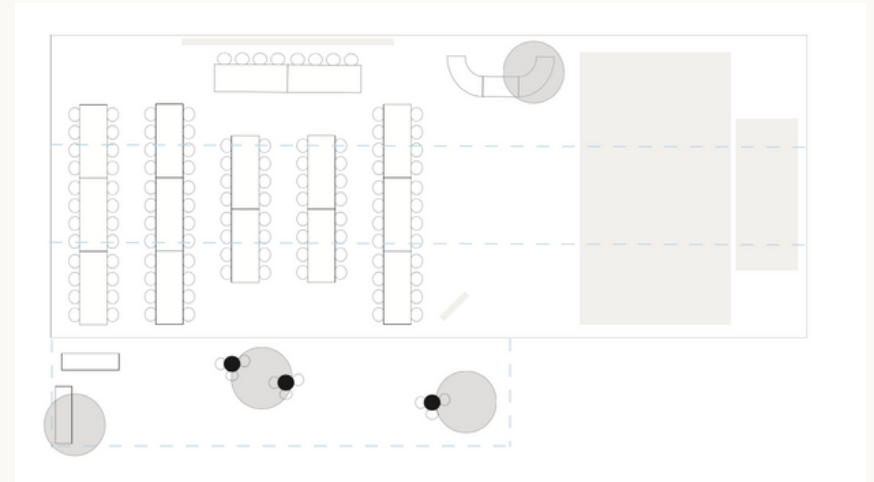

TRULY YOURS

MARQUEE | HIRE | DESIGN

FLOORPLAN

OPTIONS

No two events are the same - there are infinite ways to lay out a space! When you hire a marquee & furniture you'll receive your own personalised floorplan designed by our specialist team, but here are some ideas to get the creative juices flowing.

A customised floorplan also ensures your space is not only beautiful but functional and covers all weather options (so you don't have to stress about the weather forecast)

This example shows 112 pax. Depending on your desired floorplan, style of event and what you'd love to host inside the 10x25m marquee this size can fit up to 200 pax for a sit down setting

10x20m Seated Reception

This example shows 130 pax with indoor/outdoor flow. Depending on your desired floorplan, this size can fit up to 250 pax for a cocktail setting

Truly Yours [hired items](#)

Bamboo Tables, French Bistro Chairs, Market Umbrella, Panel Half Oval Bar, Wood Panel Bar, Round Bar Leaner, Wire Stool, Modular Backed Couch, Modular Day Bed, Ottoman Small and Large, Drinks Tubs, Signage Stand Curved - Small and Large, Dance Floor, Festoon Lights, Festoon Pole

This example shows 120 Pax. Depending on your desired floorplan, this size can fit up to 130 pax for a sit down setting

Truly Yours [hired items](#)

Bamboo Tables, Ghost Chairs, Panel Wall, Wire Stool, Round Bar Leaner, Round Bar Leaner, Wood Panel Bar, Drinks Tub, Terrazzo Plinth, Dance Floor, Festoon Lights, Festoon Poles