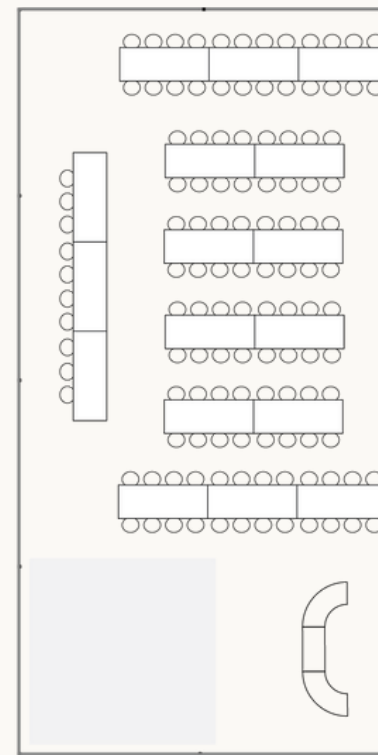

10x20m Seated Reception

This example shows 130 pax with indoor/outdoor flow. Depending on your desired floorplan, this size can fit up to 250 pax for a cocktail setting

Truly Yours [hired items](#)

Bamboo Tables, French Bistro Chairs, Market Umbrella, Panel Half Oval Bar, Wood Panel Bar, Round Bar Leaner, Wire Stool, Modular Backed Couch, Modular Day Bed, Ottoman Small and Large, Drinks Tubs, Signage Stand Curved - Small and Large, Dance Floor, Festoon Lights, Festoon Pole

This example shows 120 Pax. Depending on your desired floorplan, this size can fit up to 130 pax for a sit down setting

Truly Yours [hired items](#)

Bamboo Tables, Ghost Chairs, Panel Wall, Wire Stool, Round Bar Leaner, Round Bar Leaner, Wood Panel Bar, Drinks Tub, Terrazzo Plinth, Dance Floor, Festoon Lights, Festoon Poles

This example shows 100 pax with indoor/outdoor flow. Depending on your desired floorplan, this size can fit up to 180 pax for a cocktail setting

Truly Yours [hired items](#)

White Tables, Bentwood Chairs - White, Panel Wall, Oval Bar, Market Umbrella, Round Bar Leaner, Wire Stool, Bud Vases - Small and Large, Dance Floor, Poppy Loungers, Ergo Chairs, Festoon Lighting, Festoon Poles

Please see further example floorplans below alongside with how many guests are seated.

10x5m

48 pax

10x10m

56 pax

10x15m

80 pax

10x20m